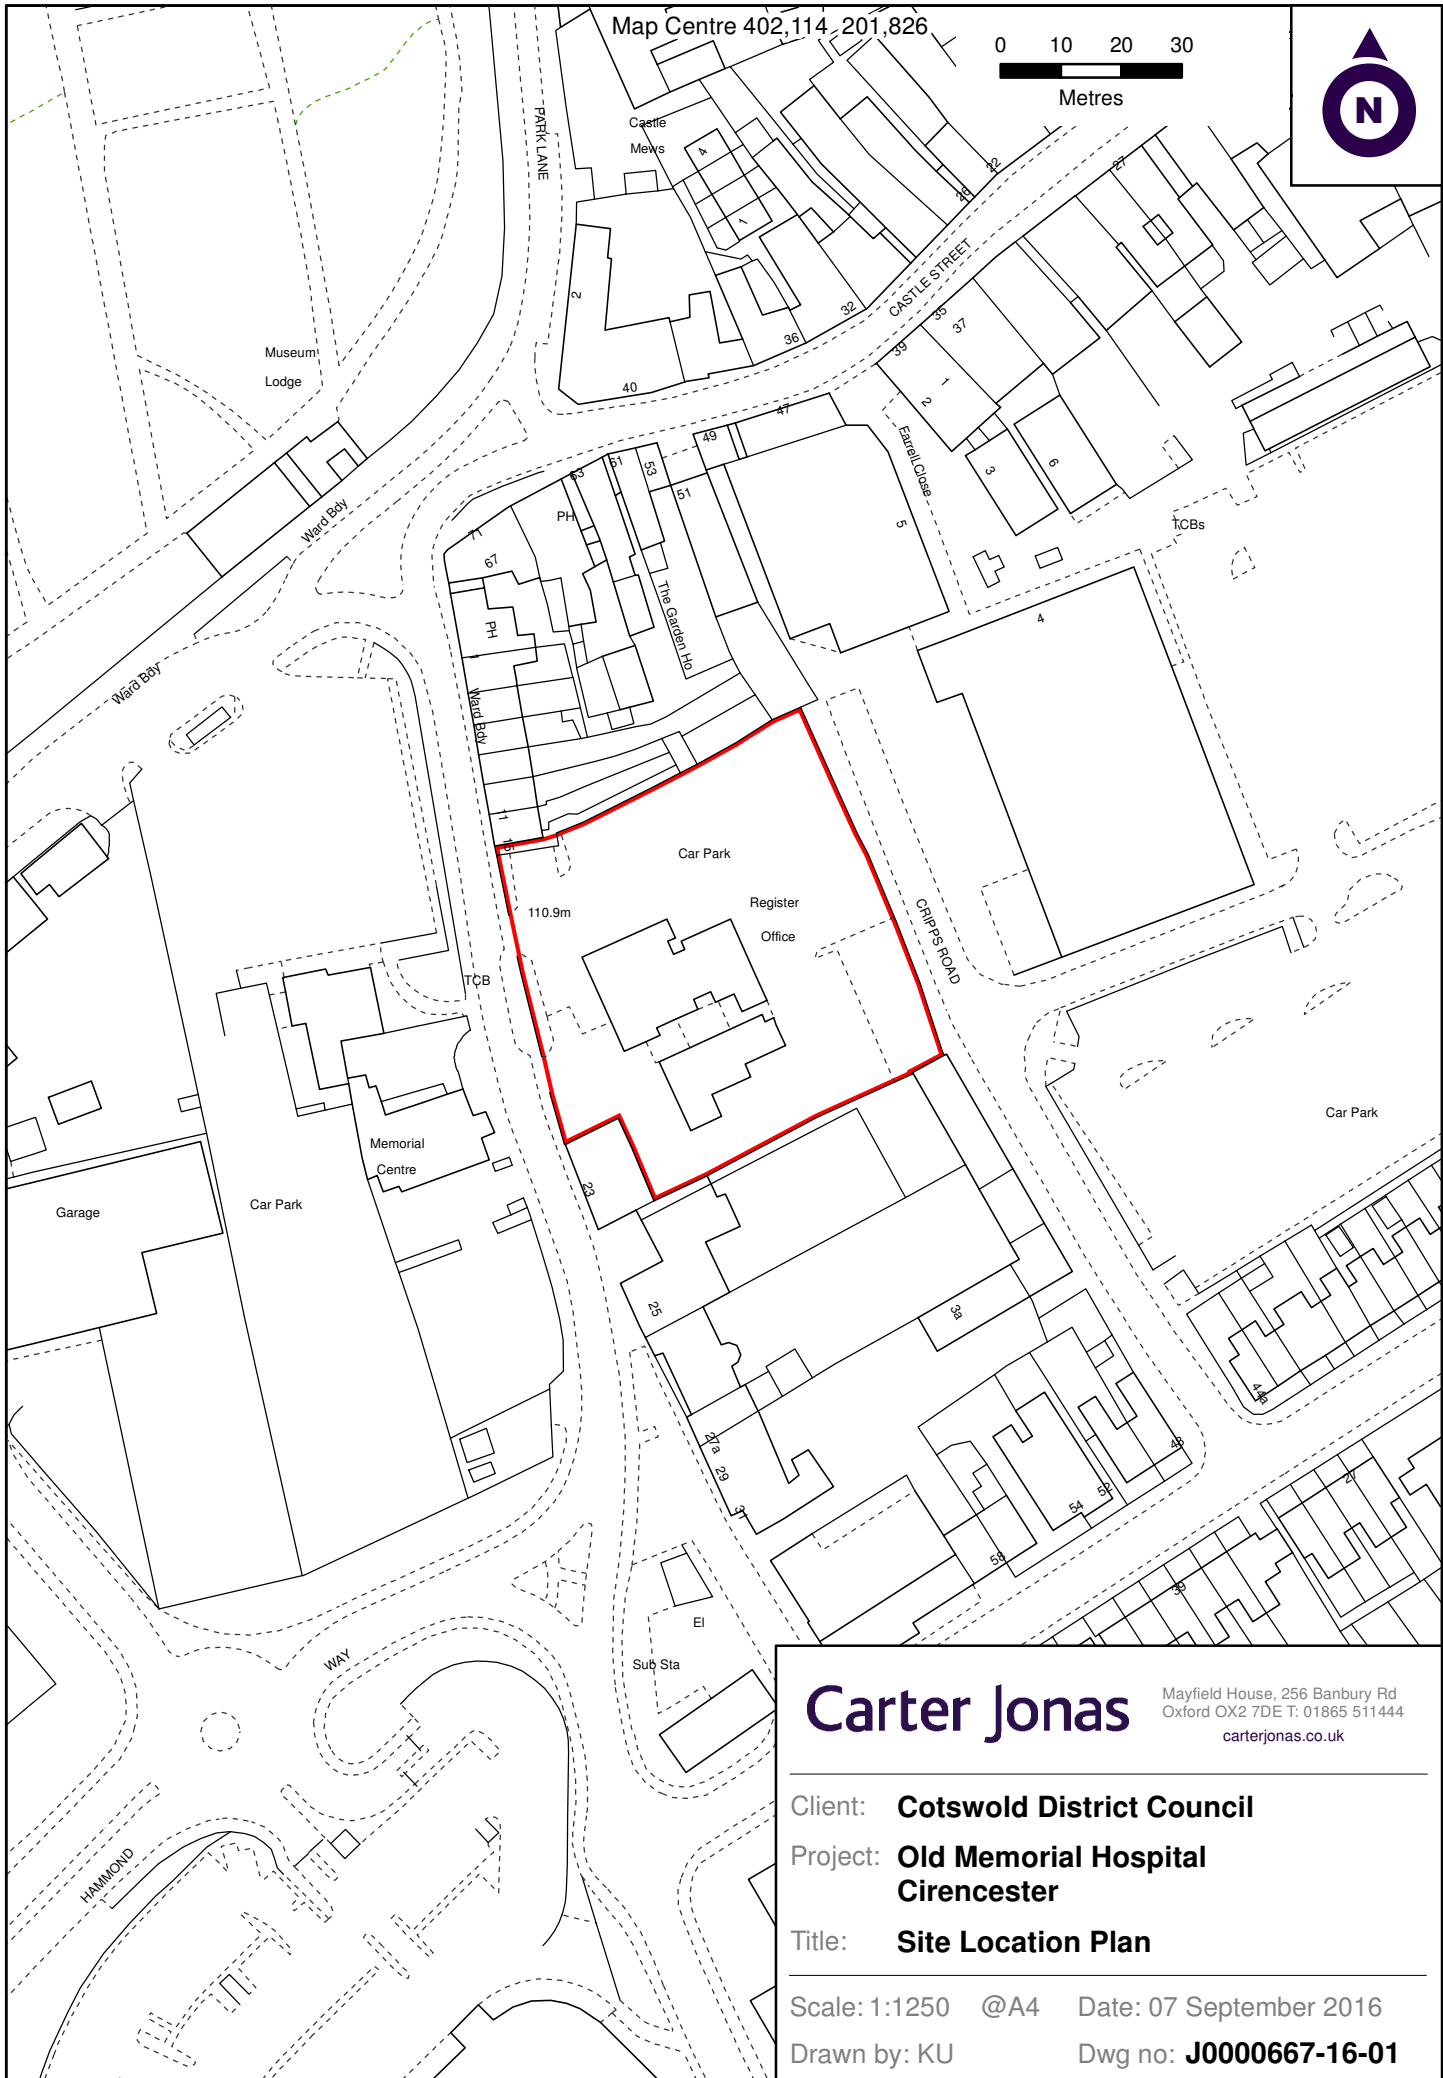

Map Centre 402,114,201,826

0 10 20 30

Metres

# Carter Jonas

Mayfield House, 256 Banbury Rd  
Oxford OX2 7DE T: 01865 511444  
carterjonas.co.uk

Client: **Cotswold District Council**

Project: **Old Memorial Hospital  
Cirencester**

Title: **Site Location Plan**

Scale: 1:1250 @A4 Date: 07 September 2016

Drawn by: KU Dwg no: **J0000667-16-01**