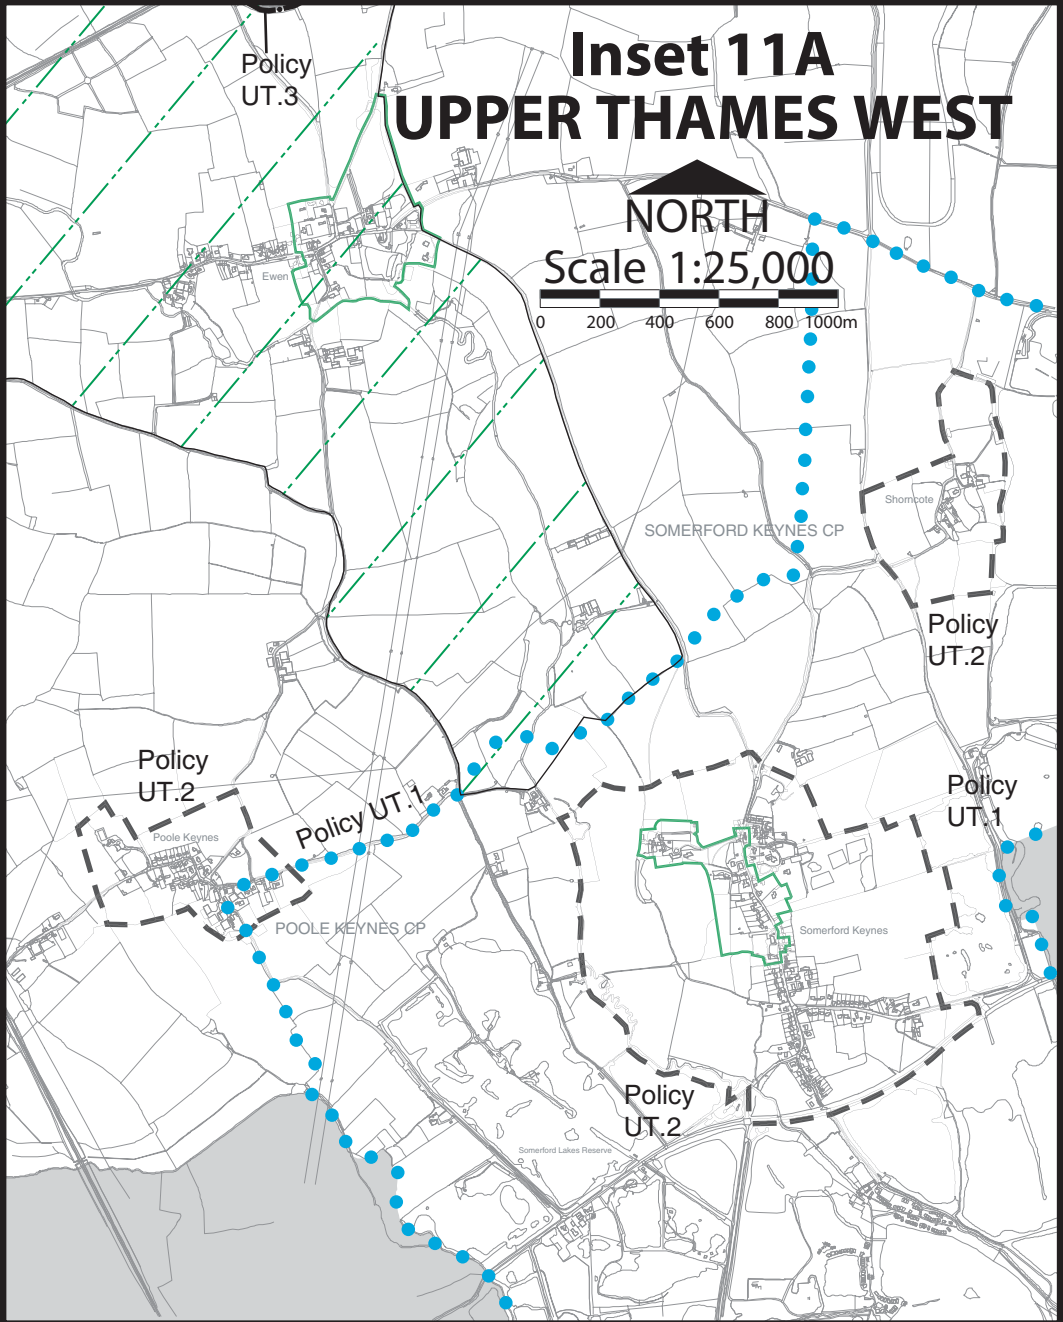

Inset 11A UPPER THAMES WEST

Policy
UT.3

NORTH

Scale 1:25,000

Policy
UT.2

Policy
UT.1

Policy
UT.2

Policy
UT.1

Policy
UT.2

Ewen

SOMERFORD KEYNES CP

Shomcote

Poole Keynes

POOLE KEYNES CP

Somerford Keynes

Somerford Lakes Reserve