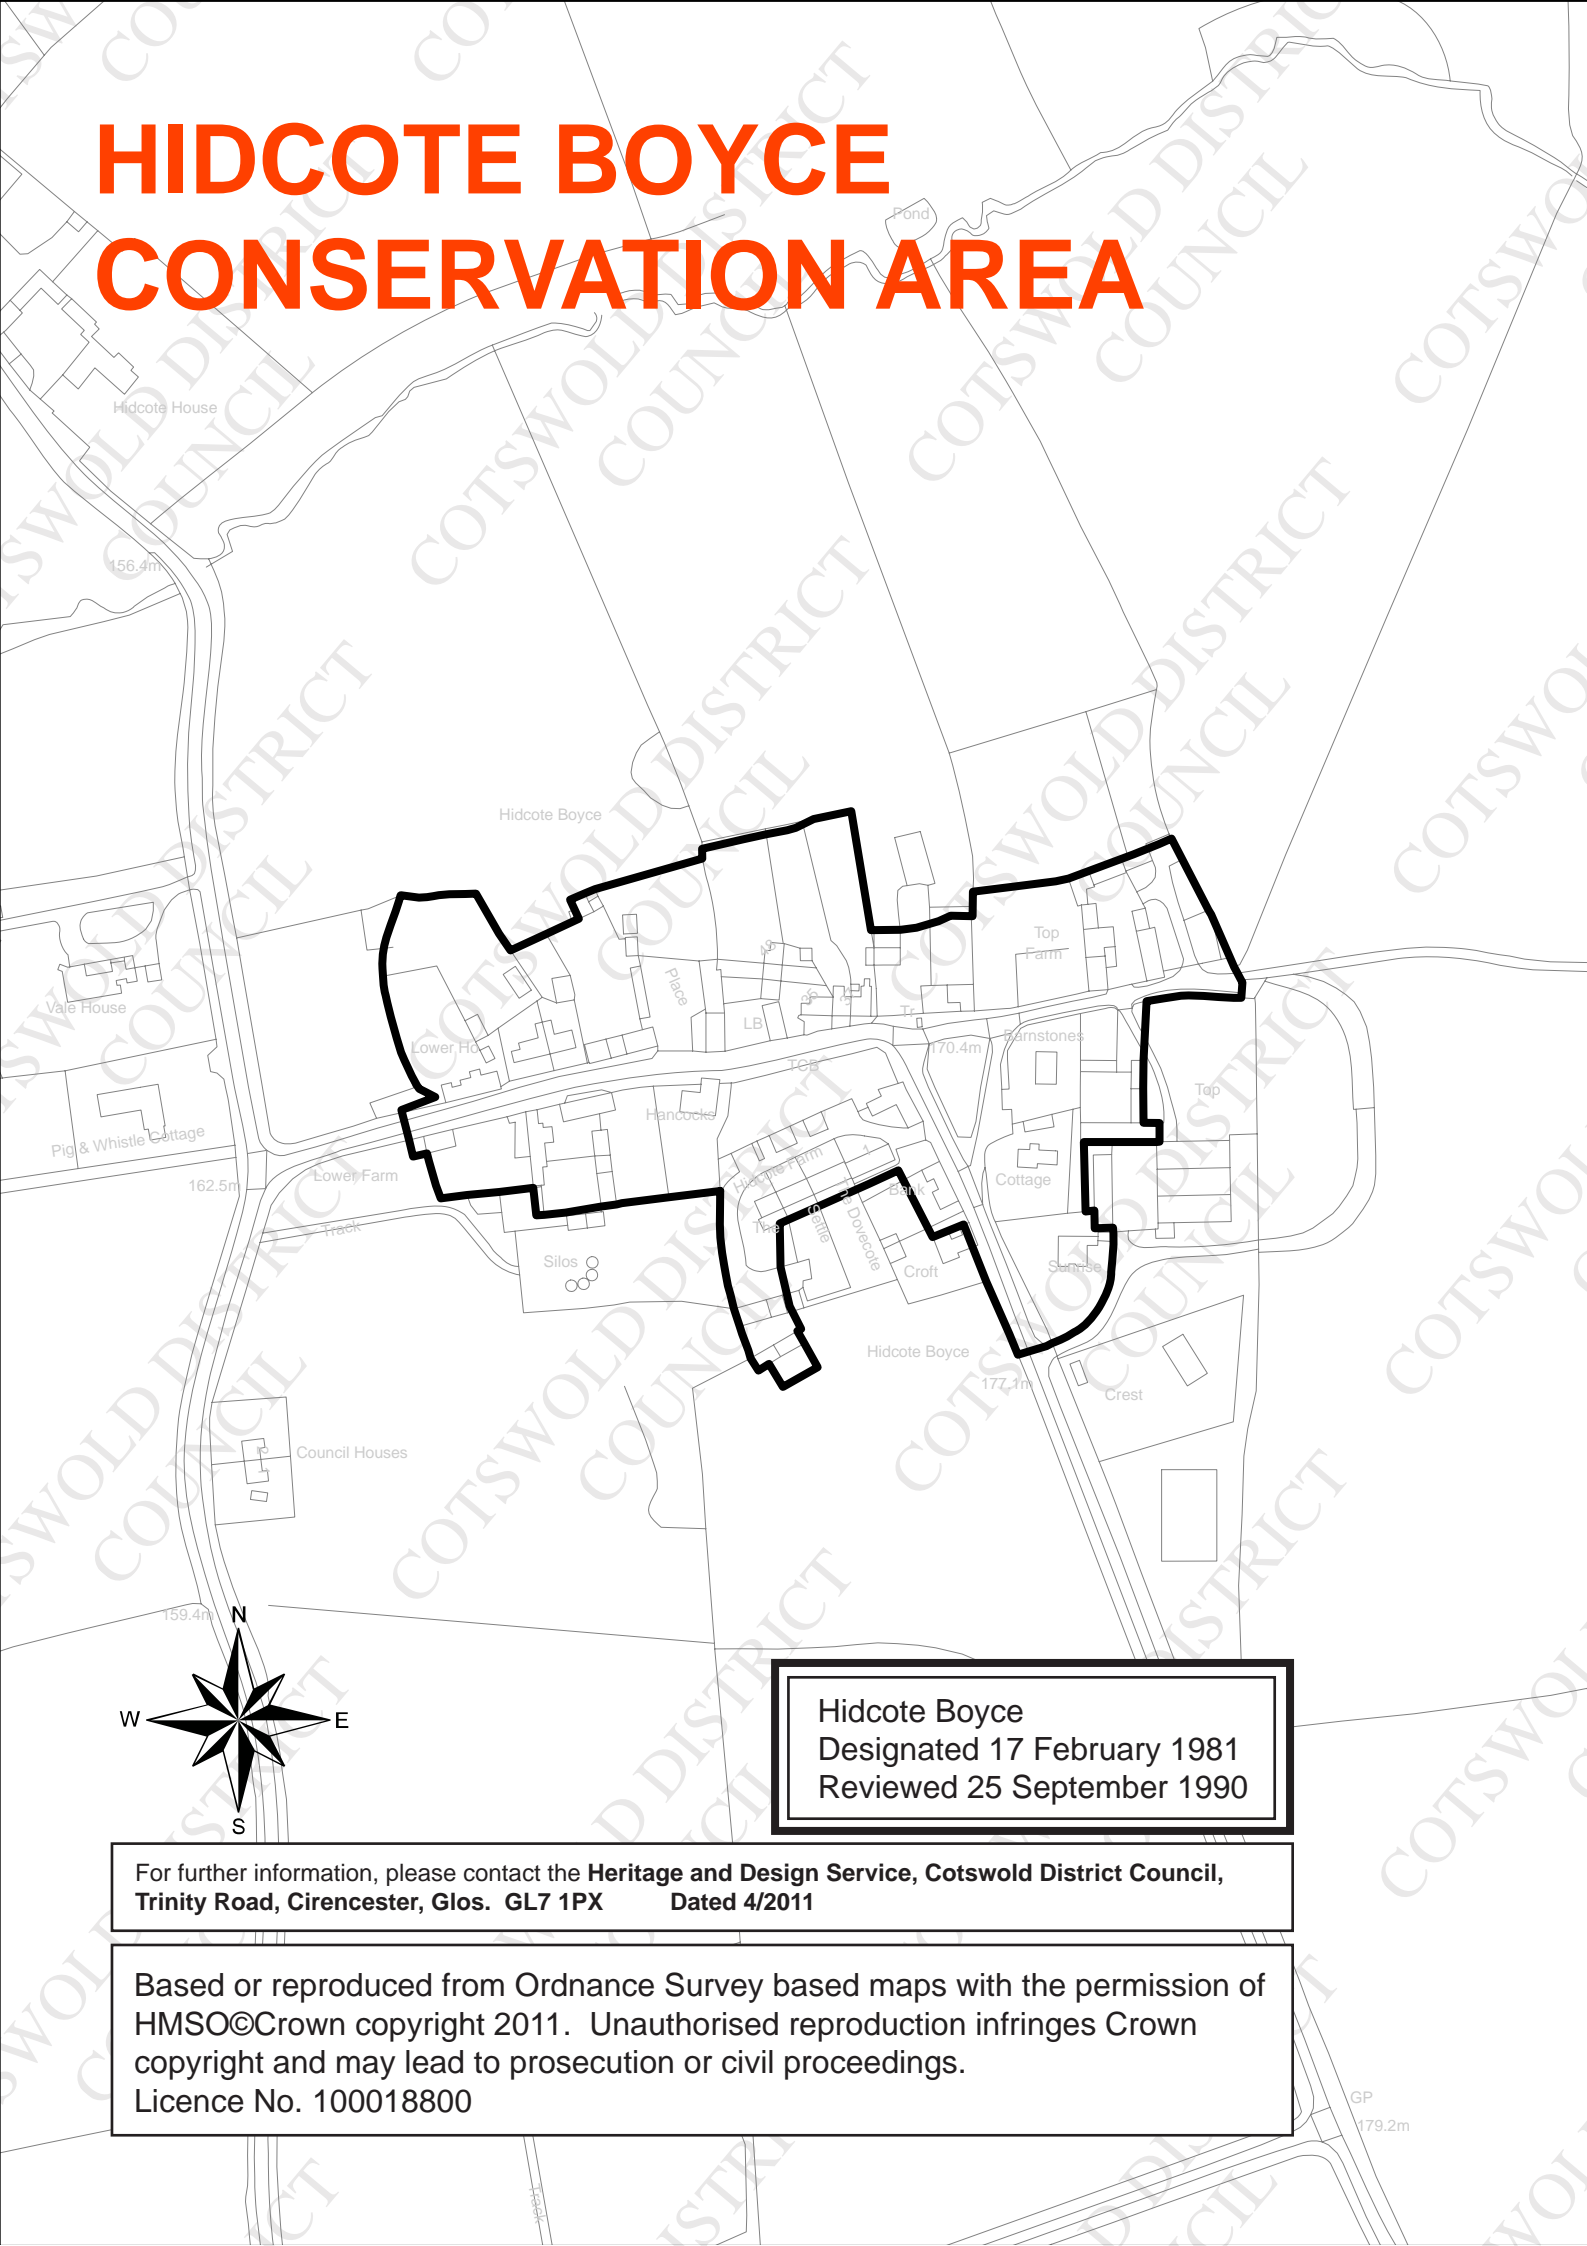

HIDCOTE BOYCE CONSERVATION AREA

Hidcote Boyce
Designated 17 February 1981
Reviewed 25 September 1990

For further information, please contact the **Heritage and Design Service, Cotswold District Council,**
Trinity Road, Cirencester, Glos. GL7 1PX **Dated 4/2011**

Based or reproduced from Ordnance Survey based maps with the permission of
HMSO©Crown copyright 2011. Unauthorised reproduction infringes Crown
copyright and may lead to prosecution or civil proceedings.
Licence No. 100018800