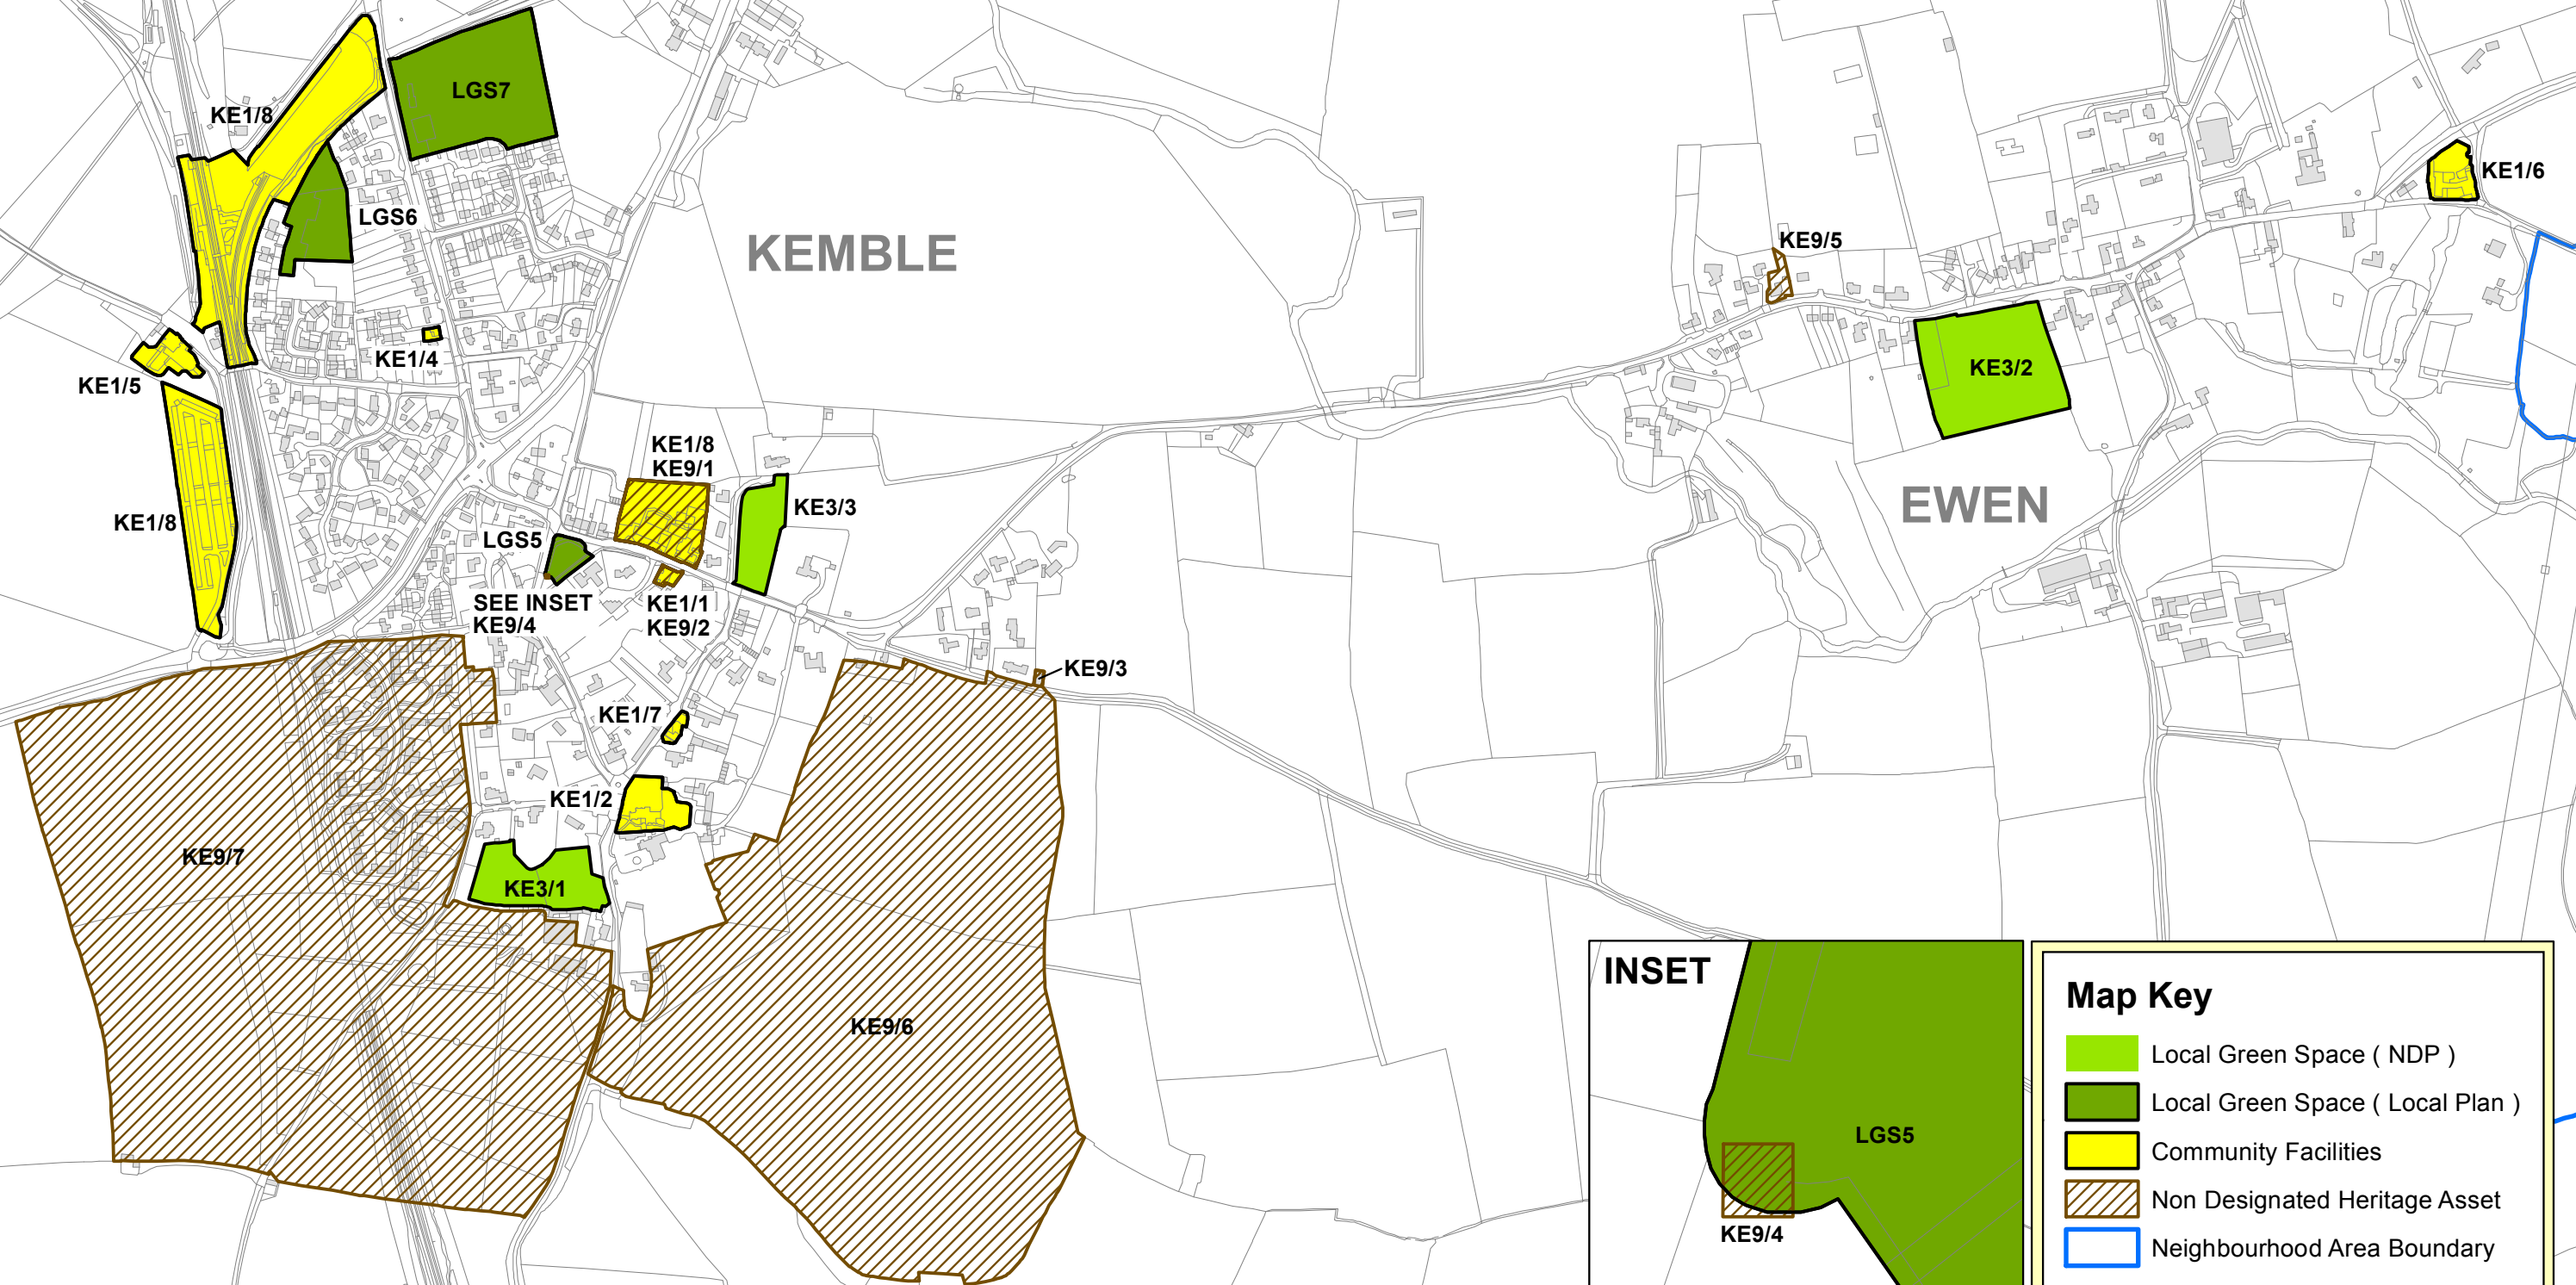

Kemble and Ewen Neighbourhood Development Plan

KEMBLE

EWEN

Map Key

	Local Green Space (NDP)
	Local Green Space (Local Plan)
	Community Facilities
	Non Designated Heritage Asset
	Neighbourhood Area Boundary

© Crown copyright and database rights 2020
Ordnance Survey, LA No. 100056884

Scale: NTS @ A3 0 40 80 160 Mtrs