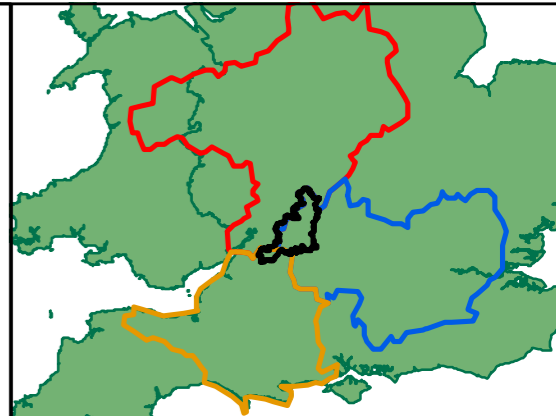

Index Map

Turn Map Labels On/Off:
 Click on Key Settlement Map Tile that you are interested in from the drop menu below:

- Map Data**
-  Key Settlement Map Tile
 -  Severn Trent boundary
 -  Thames Water boundary
 -  Wessex Water boundary
 -  CDC boundary
 -  Neighbouring Authority boundaries
 -  Main River