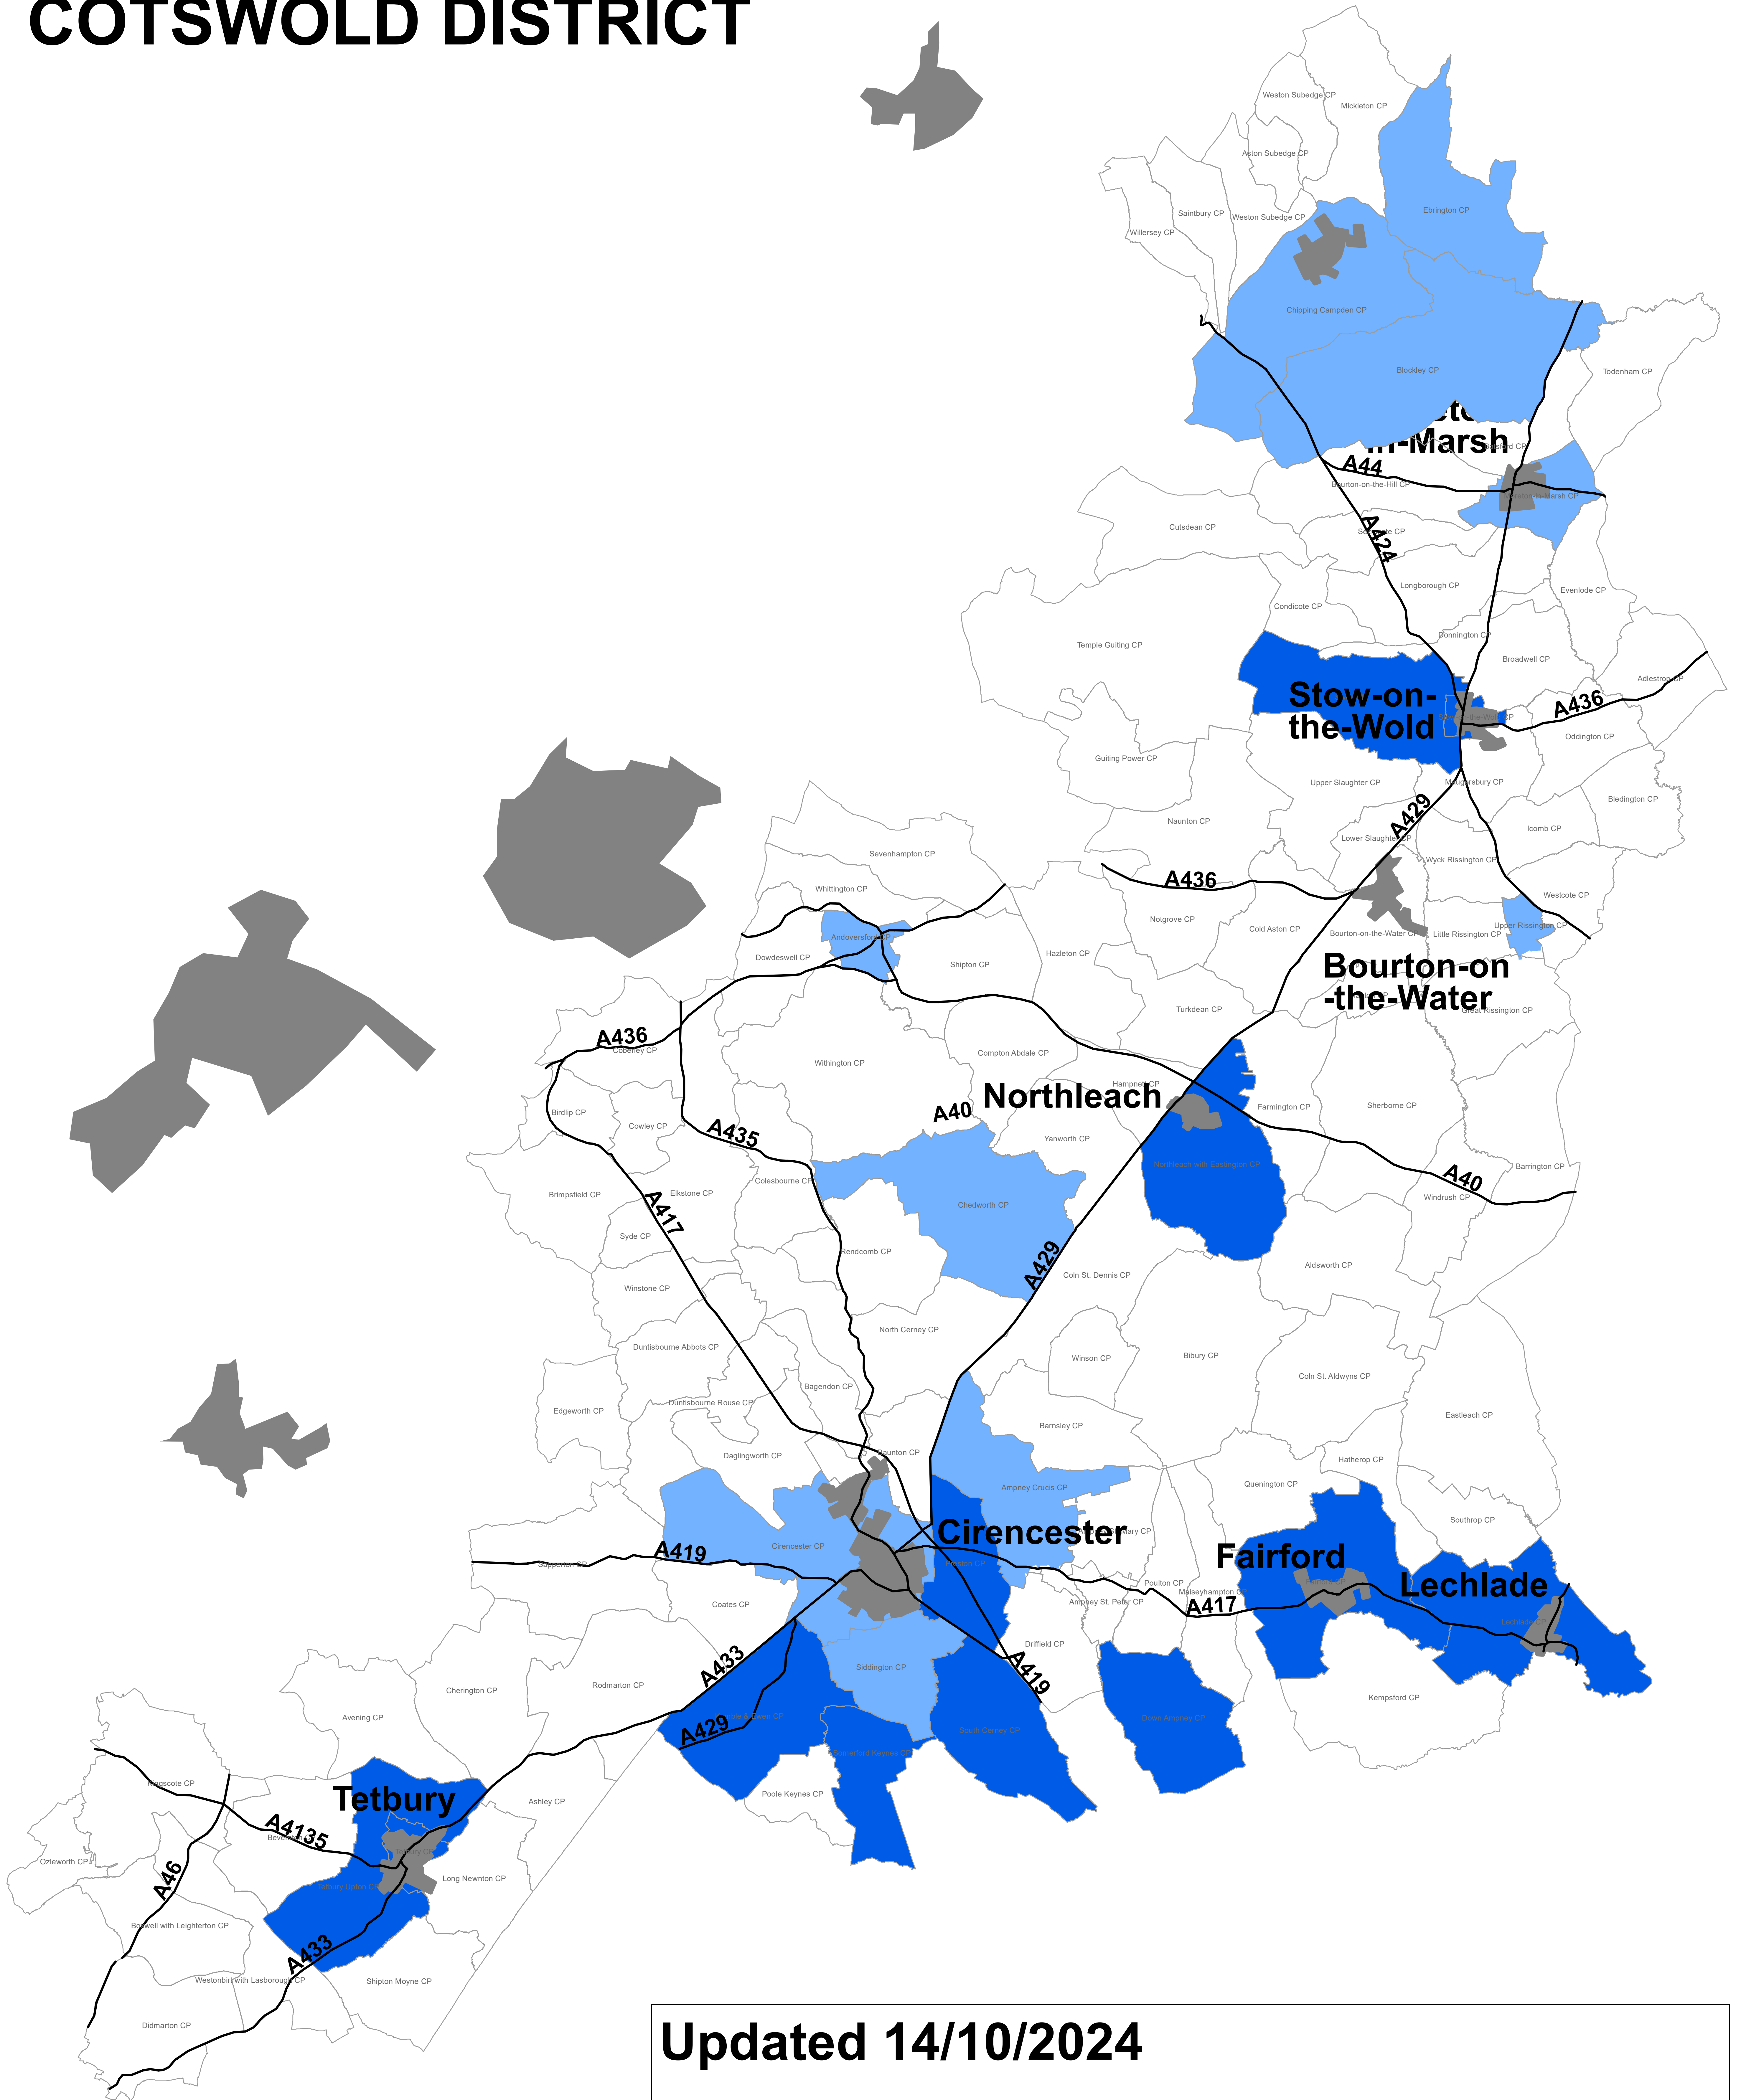

COTSWOLD DISTRICT

Updated 14/10/2024

- 'Made' Neighbourhood Plan
- Passed Examination, policies are a material consideration
- Neighbourhood Areas