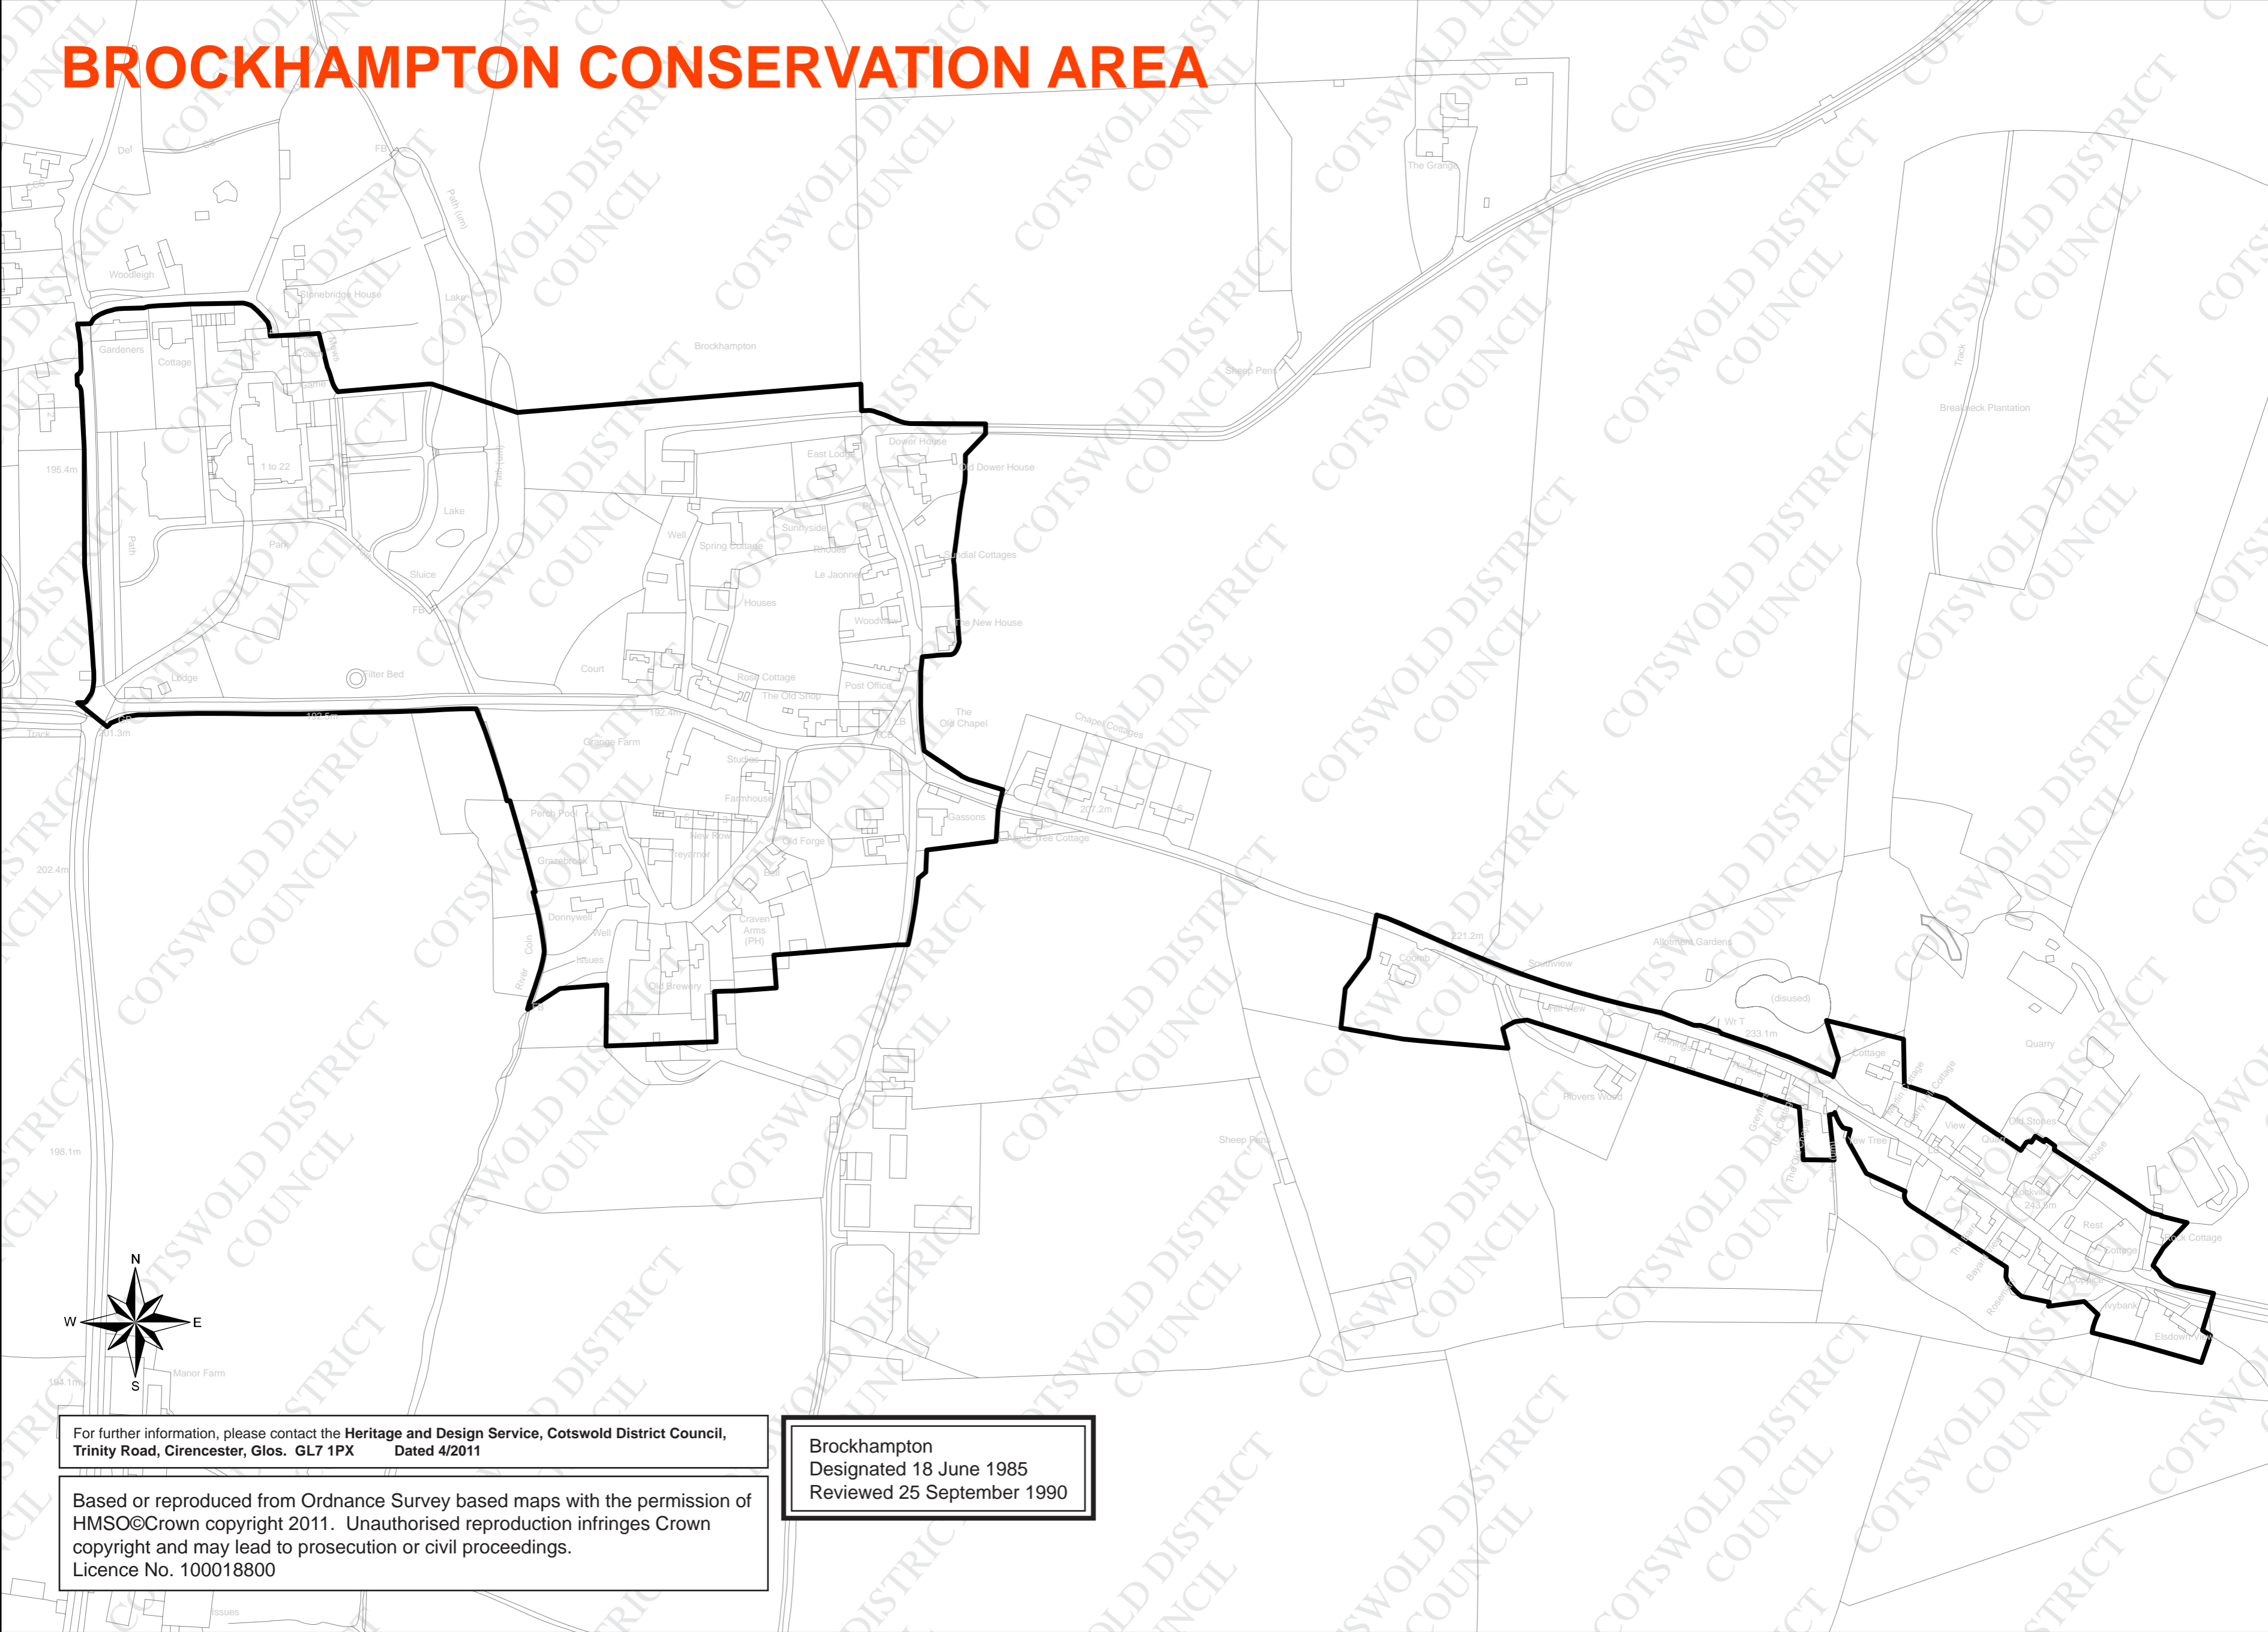

# BROCKHAMPTON CONSERVATION AREA

For further information, please contact the **Heritage and Design Service, Cotswold District Council, Trinity Road, Cirencester, Glos. GL7 1PX** Dated 4/2011

**Brockhampton**  
Designated 18 June 1985  
Reviewed 25 September 1990

Based or reproduced from Ordnance Survey based maps with the permission of HMSO©Crown copyright 2011. Unauthorised reproduction infringes Crown copyright and may lead to prosecution or civil proceedings. Licence No. 100018800