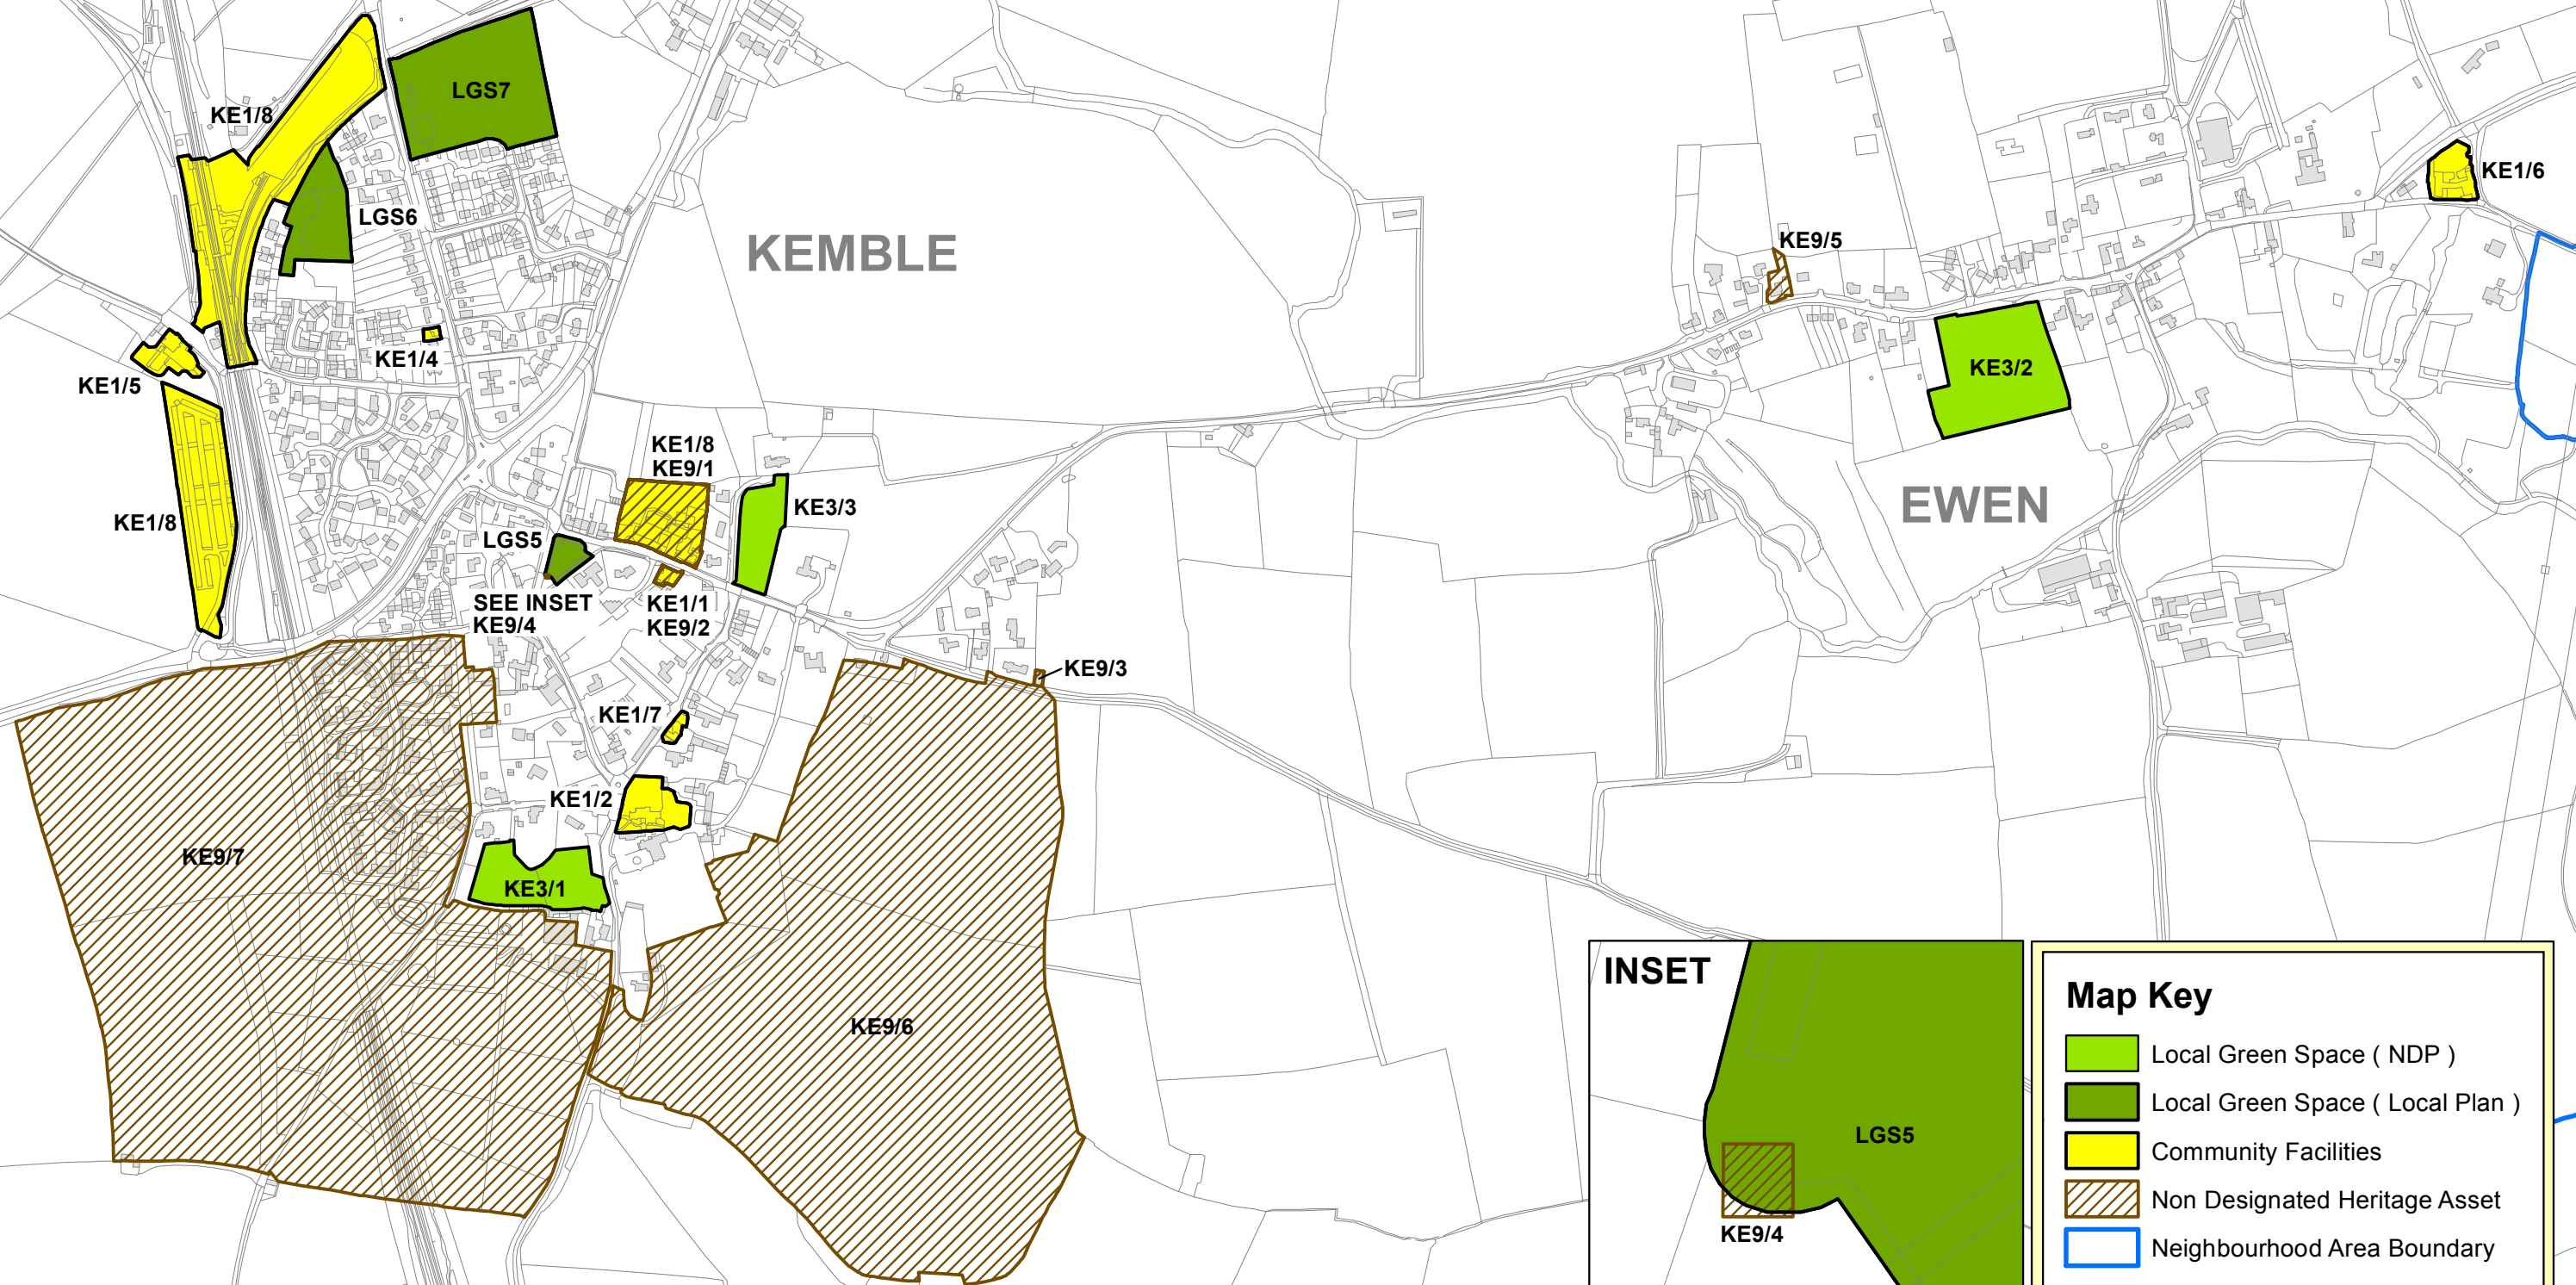

Kemble and Ewen Neighbourhood Development Plan

KEMBLE

EWEN

Map Key	
	Local Green Space (NDP)
	Local Green Space (Local Plan)
	Community Facilities
	Non Designated Heritage Asset
	Neighbourhood Area Boundary

© Crown copyright and database rights 2020
 Ordnance Survey, LA No. 100056884
 Scale: NTS @ A3 0 40 80 160 Mtrs