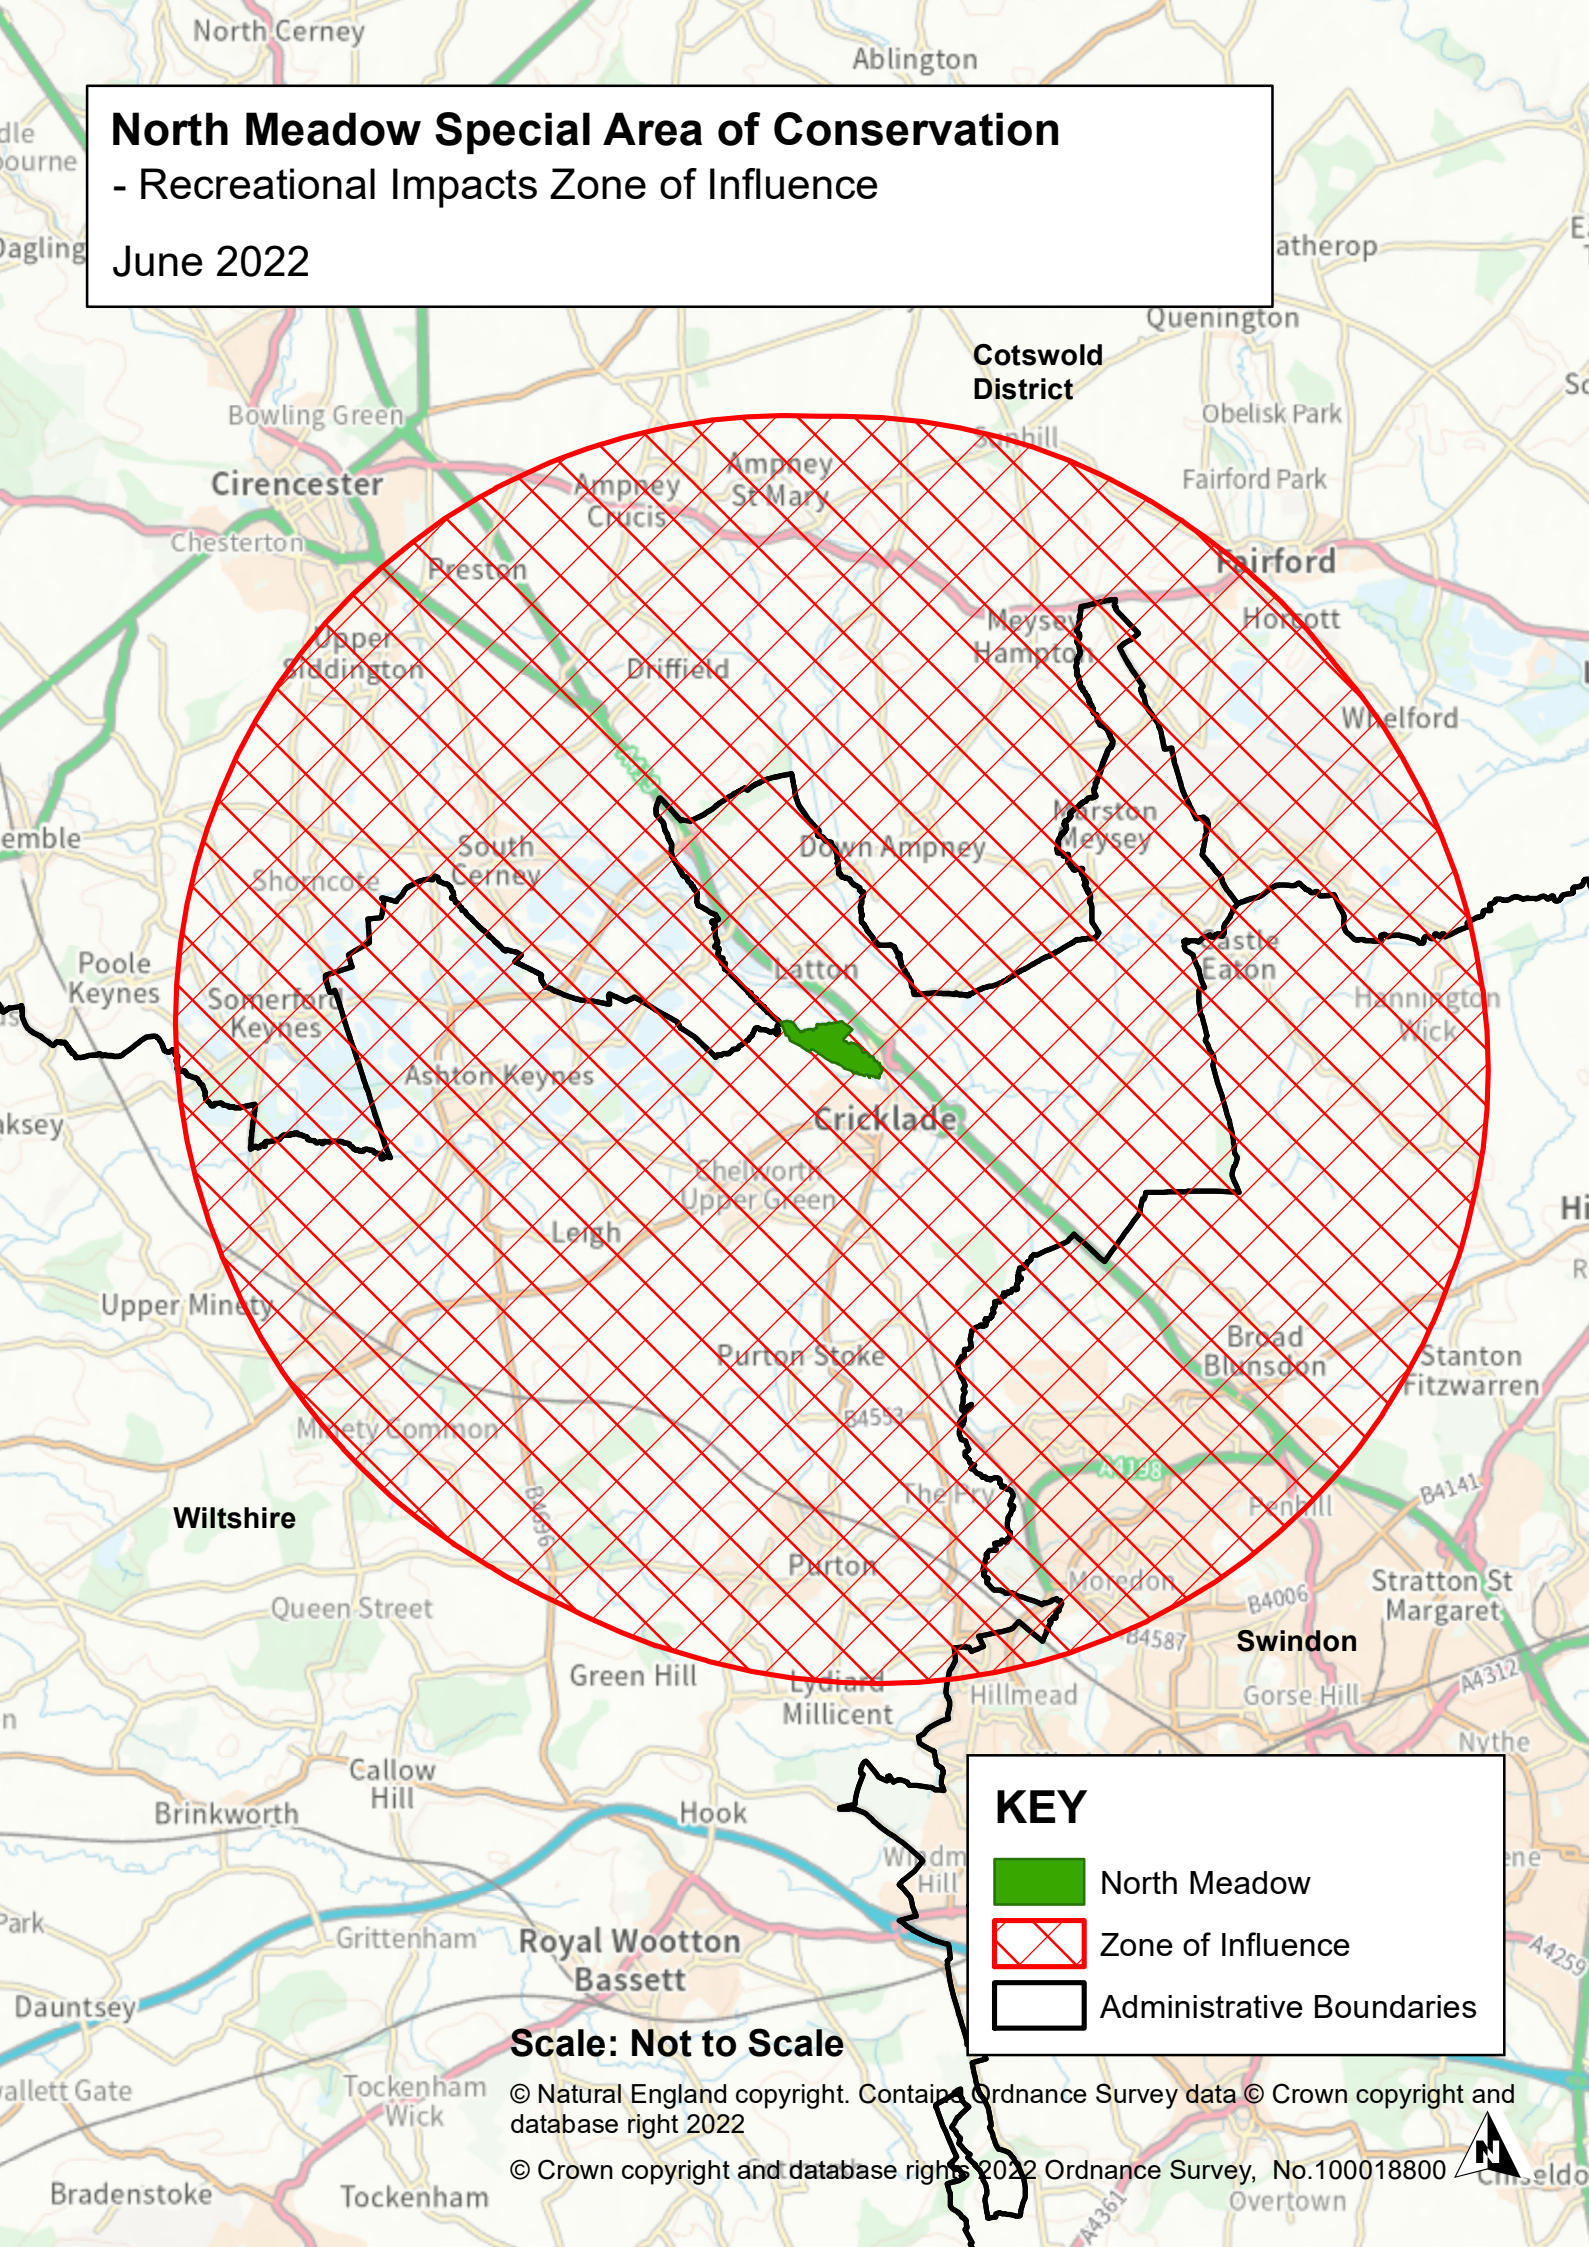

North Meadow Special Area of Conservation - Recreational Impacts Zone of Influence

June 2022

KEY

-  North Meadow
-  Zone of Influence
-  Administrative Boundaries

Scale: Not to Scale

© Natural England copyright. Contains Ordnance Survey data © Crown copyright and database right 2022

© Crown copyright and database rights 2022 Ordnance Survey, No.100018800