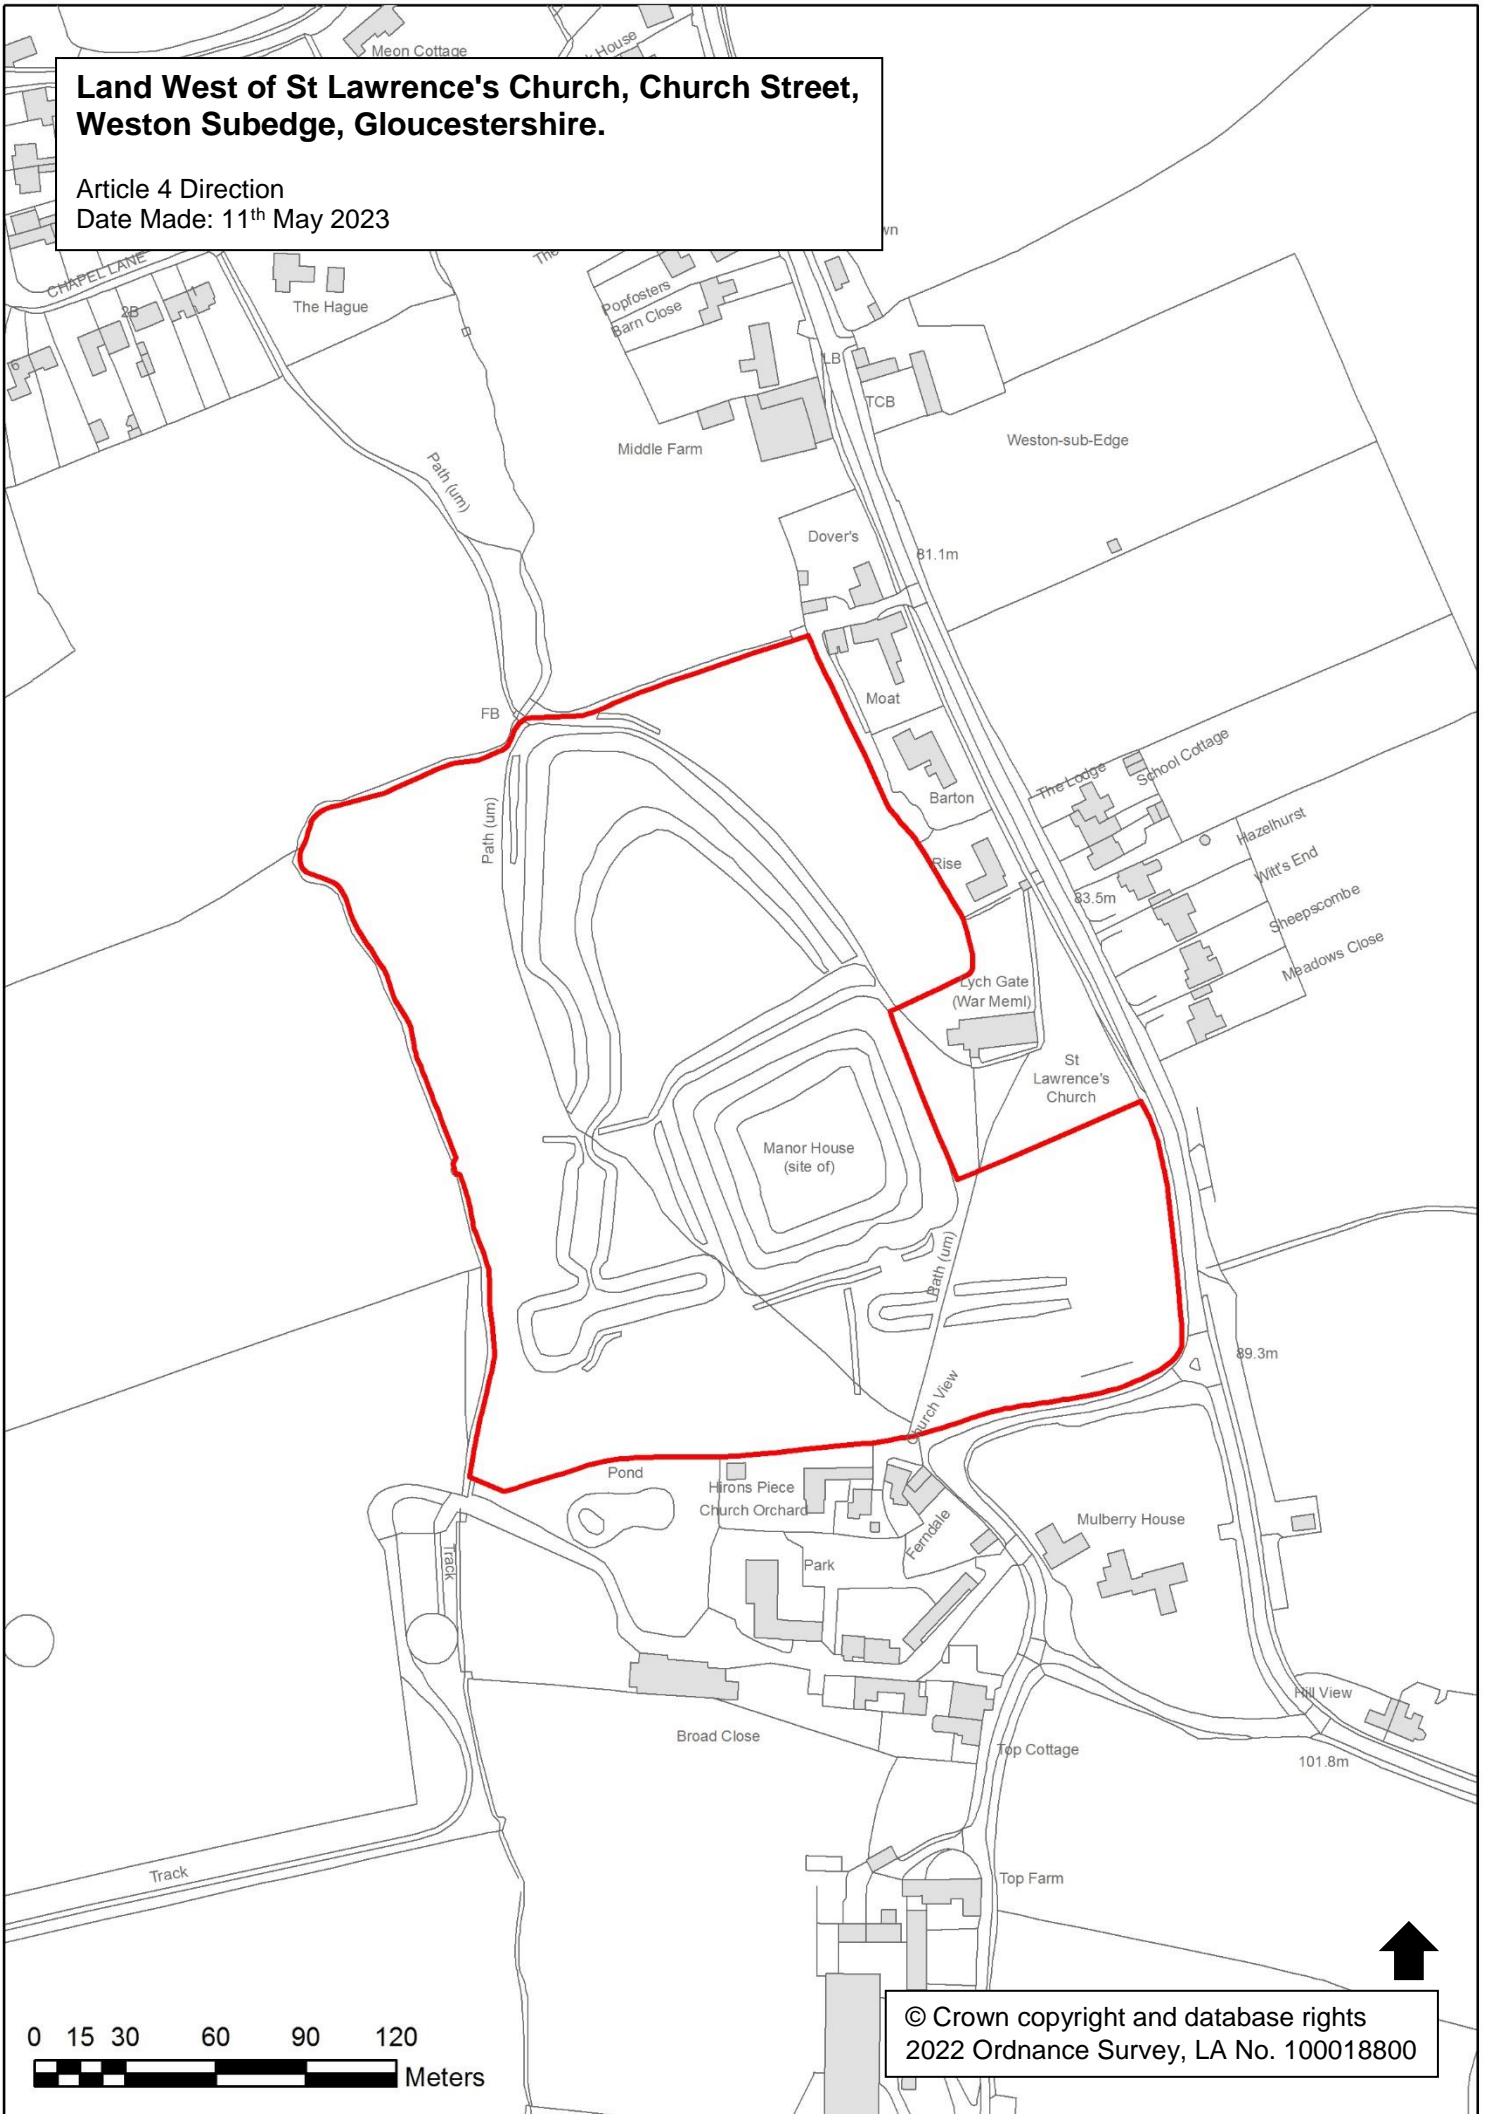

**Land West of St Lawrence's Church, Church Street,
Weston Subedge, Gloucestershire.**

Article 4 Direction
Date Made: 11th May 2023

© Crown copyright and database rights
2022 Ordnance Survey, LA No. 100018800